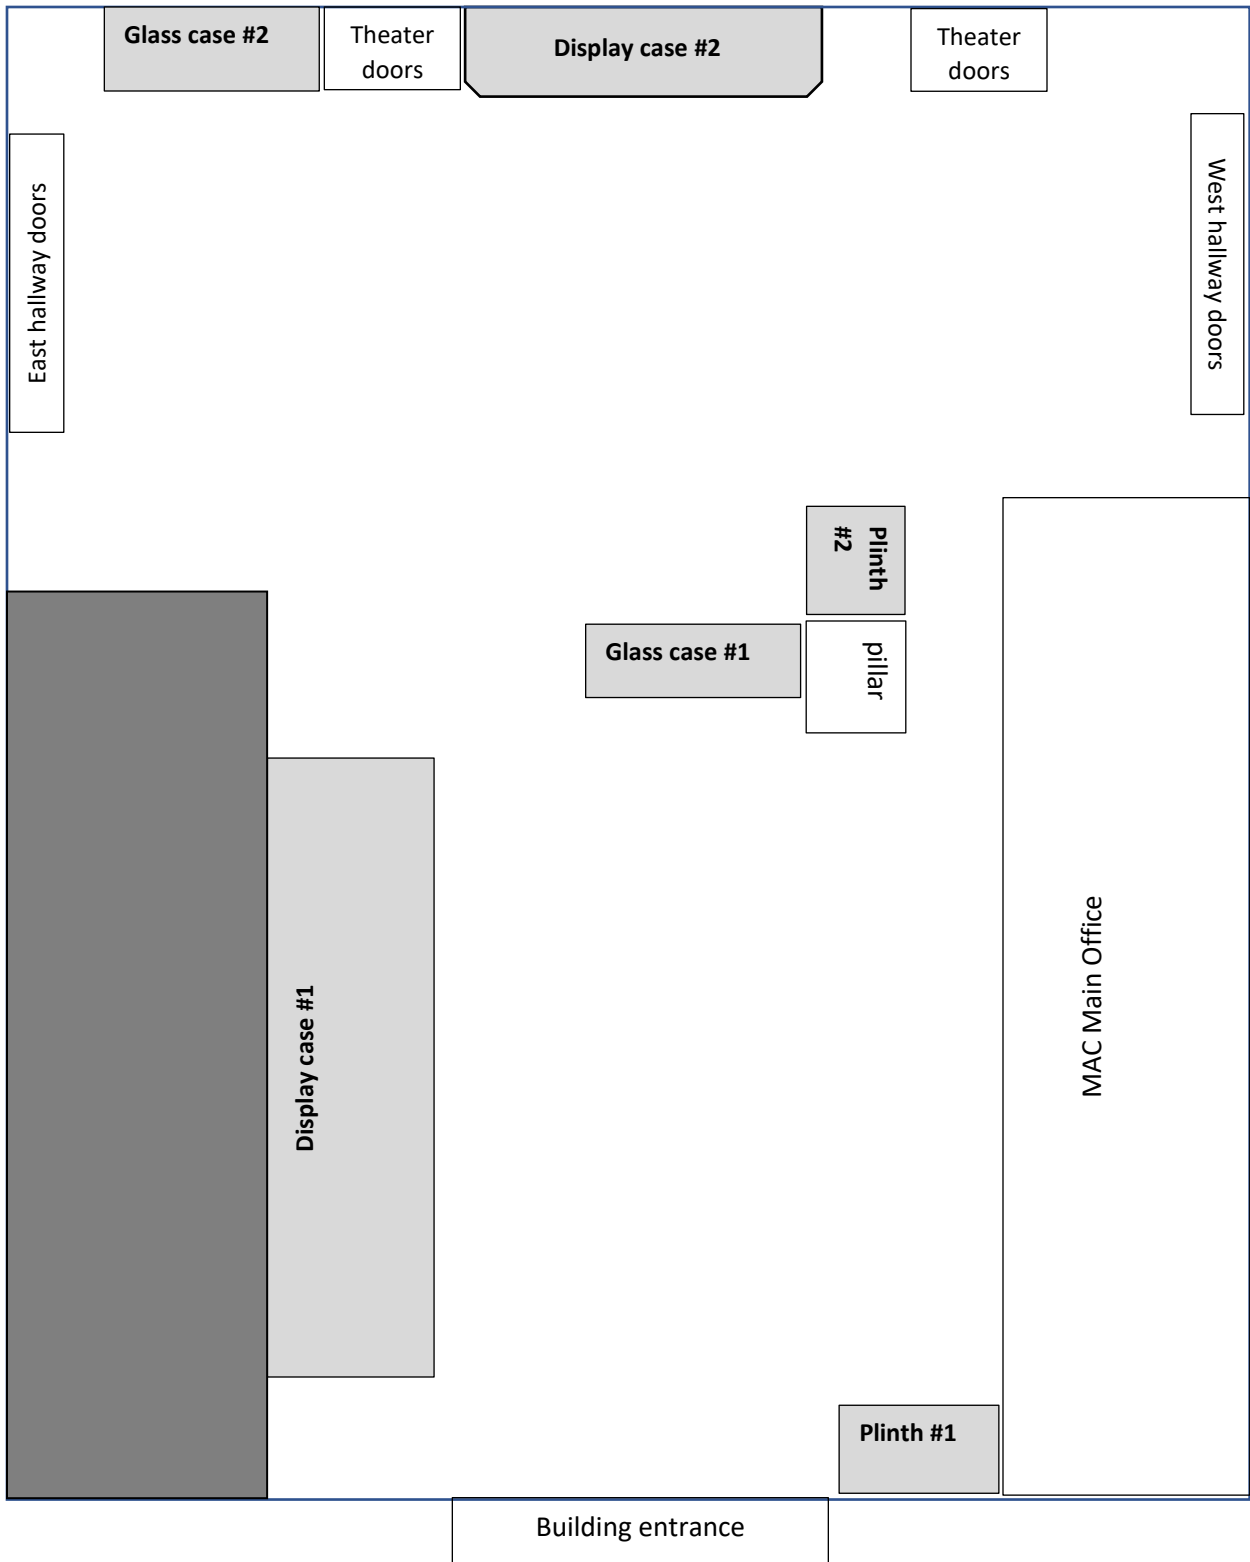

# Front Gallery at MAC

## Display case dimensions and other details

**Display case 1:** 156" L x 30" D x 49" T glassed in area with slat wall at the back and adjustable lighting. MAC has black metal shelves, clear glass shelves and an assortment of hangers that work with the slat wall.

**Glass case 2:** 60" L x 22" D x 7" T wood and glass case that sits 45" tall on the floor.

**Display case 2:** 110" L x 17" D x 4" T glassed in area with fabric at the back and fixed lighting.

**Plinth 1, square:** The wood base sits 43 inches tall on the floor with a 24" tall square plexiglass cover on top.

**Glass case 1:** 70" L x 24" D x 16" T wood and glass case that sits at 58" tall on the floor.

**Plinth 2, rectangle:** 16 x 36" wood base sits 38 inches tall on the floor with a 10" tall plexiglass cover on top.